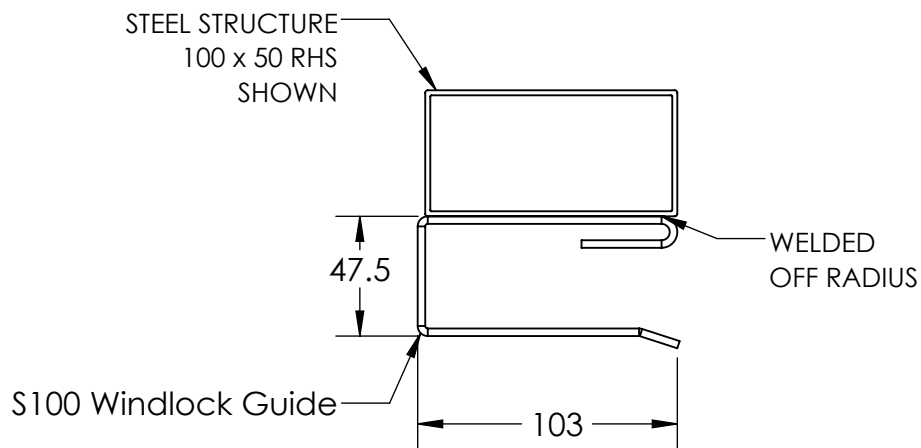

S100 Windlock Guide Fixing Detail

Manually & Electric Operated Steel Roller Shutters

WELDED

4

3

2

1

S100 Windlock Guide Fixing Detail
 Manually & Electric Operated Steel Roller Shutters

BOLTED - HEAVY DUTY LUG

4

3

2

1