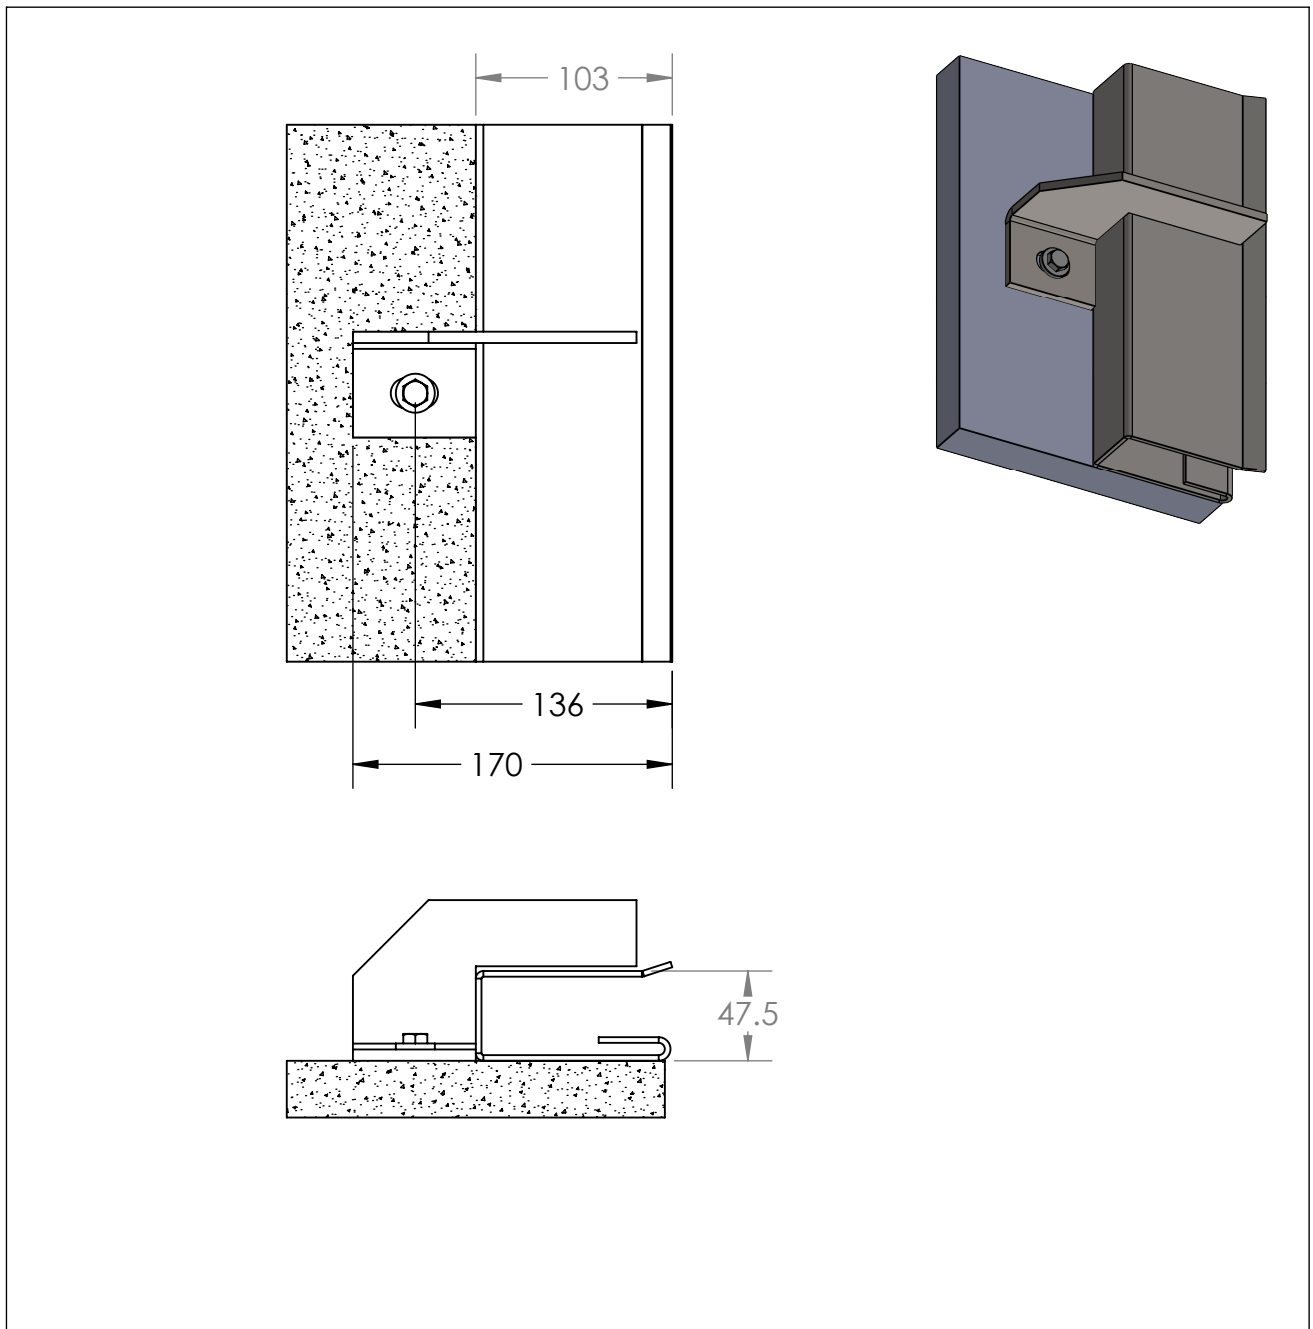

S100 Windlock Guide Fixing Detail

Manually & Electric Operated Steel Roller Shutters

WELDED

4

3

2

1

S100 Windlock Guide Fixing Detail
 Manually & Electric Operated Steel Roller Shutters

BOLTED - HEAVY DUTY LUG

4

3

2

1