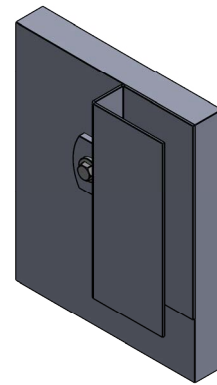

75MM GUIDE FIXING DETAIL

Manually & Electric Operated Steel Roller Shutters - S75 & S100

BOLTED

WELDED