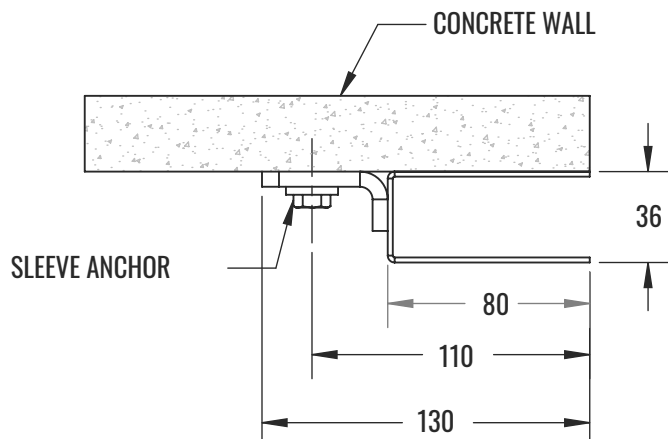

75MM GUIDE FIXING DETAIL

Manually & Electric Operated Steel Roller Shutters - S75 & S100

BOLTED

WELDED